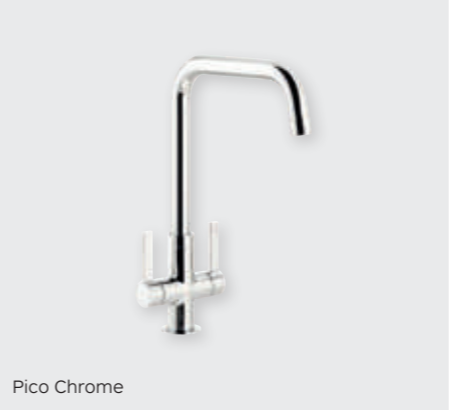

SPEY CHROME/BLACK

Spey Chrome/Black

Severn Chrome

Brock Chrome

Althia Chrome

DUAL LEVER TAPS

Dual lever taps are easy to control and use but don't compromise on design.

TYNE

Globe Brushed Brass

Globe Matt Black

Globe Chrome

Tyne Chrome

Beck Brushed Steel

Beck Chrome

Pico Chrome

Pico Brushed Steel

Rissle Chrome

SINKS

Our sinks offer a choice of finish, colour and design depending on your worktop choice. Single bowls offer more washing space and simple lines while one and a half bowl designs have added practicality.