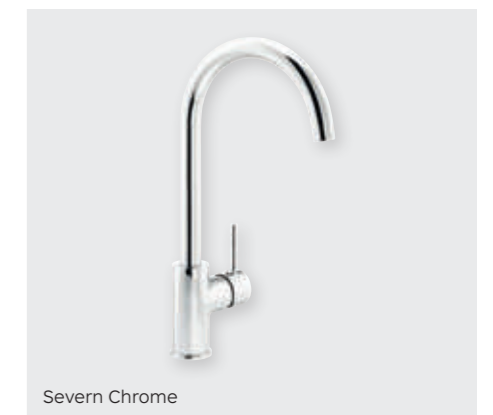

Kurva

PEWTER FINISH HANDLES

Disc Pewter

Cup Pewter

Imperial Distressed Pewter

TAPS

Our taps are available in both single and twin lever designs for minimalist lines and practical use. Ask us about the latest on-trend colour options.

SINGLE LEVER TAPS

Enhance your contemporary design with a single lever tap and multiple colour options.

Althia Brushed Brass

Althia Matt Black

Althia Chrome

Fraction Brushed Brass

Fraction Matt Black

Fraction Chrome

SPEY CHROME/BLACK

Spey Chrome/Black

Severn Chrome

Brock Chrome

Althia Chrome

DUAL LEVER TAPS

Dual lever taps are easy to control and use but don't compromise on design.

TYNE