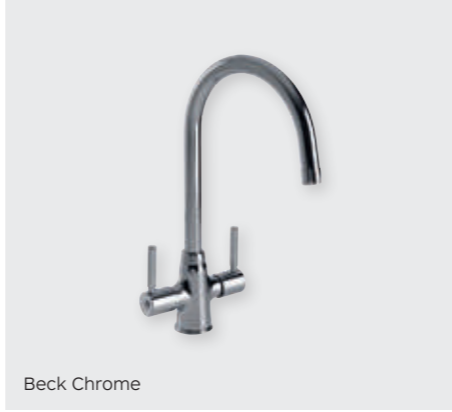

Globe Brushed Brass

Globe Matt Black

Globe Chrome

Tyne Chrome

Beck Brushed Steel

Beck Chrome

Pico Chrome

Pico Brushed Steel

Rissle Chrome

SINKS

Our sinks offer a choice of finish, colour and design depending on your worktop choice. Single bowls offer more washing space and simple lines while one and a half bowl designs have added practicality.