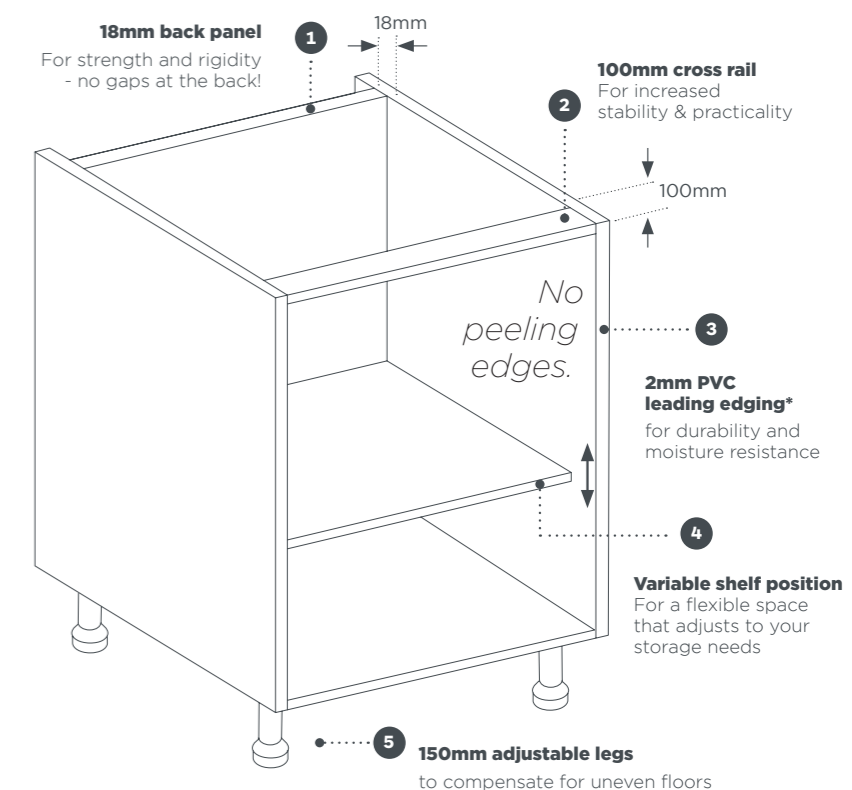

The outstanding specification on cabinets provide a high quality long lasting unit.

Time saving construction.

* Excl. curved unit shelves where the radius does not allow this edging to be used, 0.8mm edging used instead.