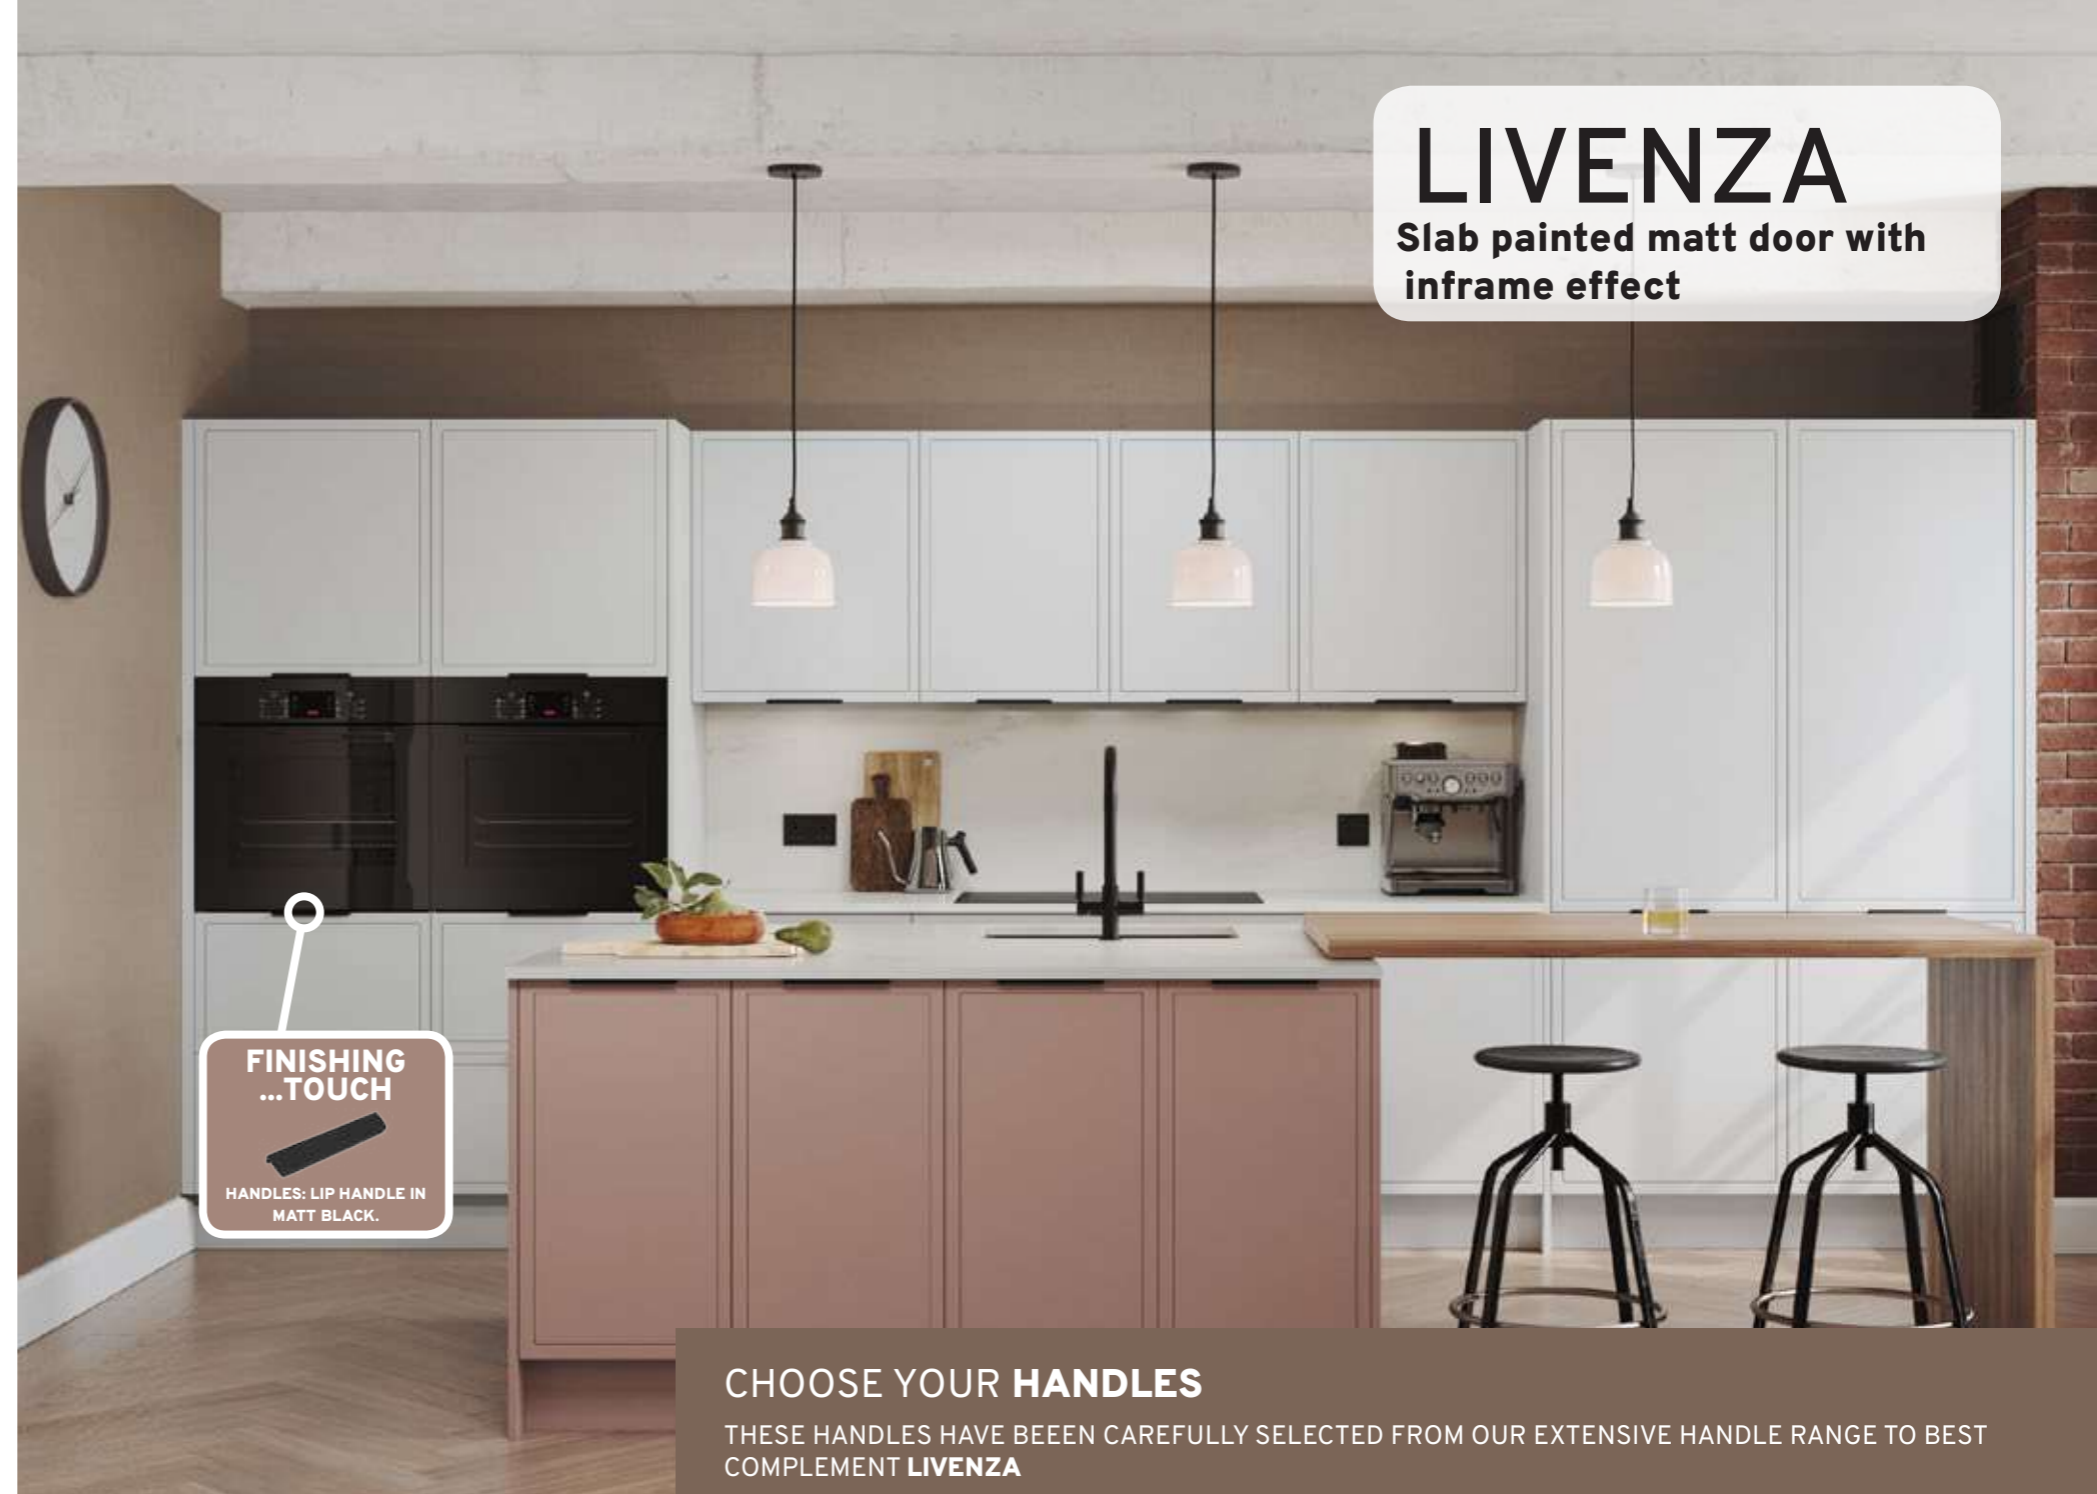

LIVENZA
Slab painted matt door with inframe effect

FINISHING ... TOUCH
HANDLES: LIP HANDLE IN MATT BLACK.

CHOOSE YOUR HANDLES

THESE HANDLES HAVE BEEN CAREFULLY SELECTED FROM OUR EXTENSIVE HANDLE RANGE TO BEST COMPLEMENT **LIVENZA**