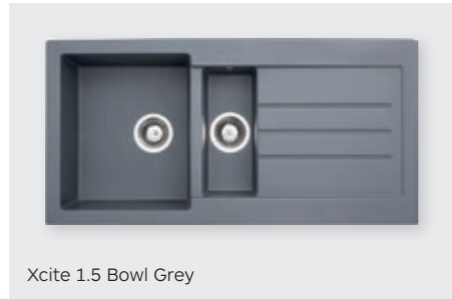

COMPOSITE SINKS

Stylish and functional, composite sinks continue to grow in popularity.

38MM LAMINATE WORKTOPS

When it comes to choosing worktop materials, you've got great options available for you to consider: laminate, compact laminate, composite, and quartz. Laminate is a budget-friendly choice that comes in a variety of colours and designs, making it easy to match with your kitchen decor. Compact laminate is ultra-durable and scratch-resistant, perfect for busy kitchens where spills and messes are common. Composite worktops are made from a blend of natural materials and resins, giving them a unique appearance and high durability. Quartz worktops are known for their luxurious look and feel, as well as their resistance to stains and scratches. Each material has its own benefits, so make sure to speak with us about your specific needs and preferences so we can help you find the perfect worktop for your space!

LAMINATE WORKTOPS - WOOD EFFECT

LAMINATE WORKTOPS - STONE EFFECT