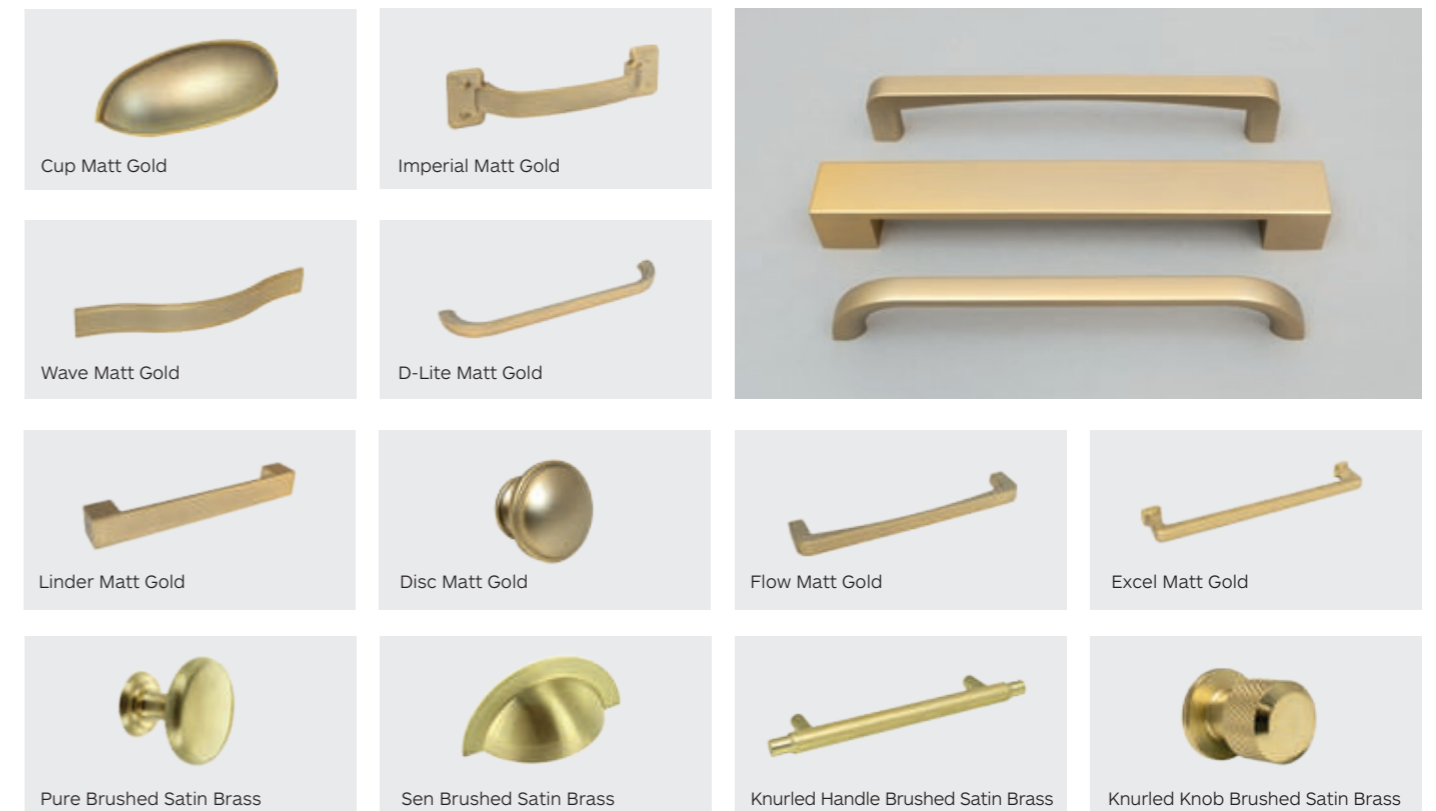

CHOOSE YOUR HANDLES

THESE HANDLES HAVE BEEN CAREFULLY SELECTED FROM OUR EXTENSIVE HANDLE RANGE TO BEST COMPLEMENT **LIVENZA**

LIP HANDLE COLLECTION:
HANDLE SHOWN:
MATT BLACK

D-LITE COLLECTION:
HANDLE SHOWN:
CHROME

T-BAR COLLECTION:
HANDLE SHOWN:
BRUSHED STEEL

Shown in Porcelain and Fjord

Shown in Light Grey and Dust Grey

Shown in Fir Green and White

HANDLE COLLECTION

From simple chrome bar handles to ornate traditional designs in brushed brass, our handle collection offers design, colour and multiple price points. Use them to complement or contrast with your door colour choice to add those finishing touches.

BRUSHED STEEL HANDLES

NICKEL FINISH HANDLES

CHROME HANDLES

MATT BLACK HANDLES

BRUSHED SATIN BRASS HANDLES (LEFT TO RIGHT) SEN, PURE, KNURLED HANDLE

GOLD FINISH HANDLES

ANTIQUE COPPER HANDLES

Elipse

Wave

Imperial

D-Lite

GRAPHITE HANDLES

Linder

Wave

Flow

Imperial