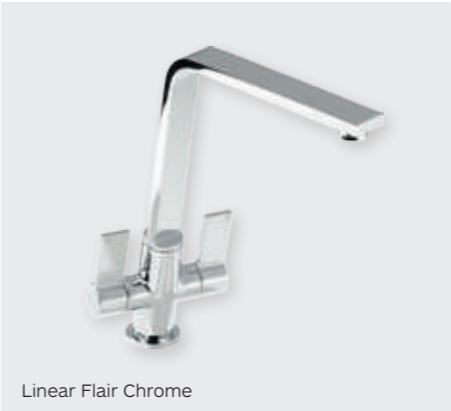

DUAL LEVER TAPS

Dual lever taps are easy to control and use but don't compromise on design.