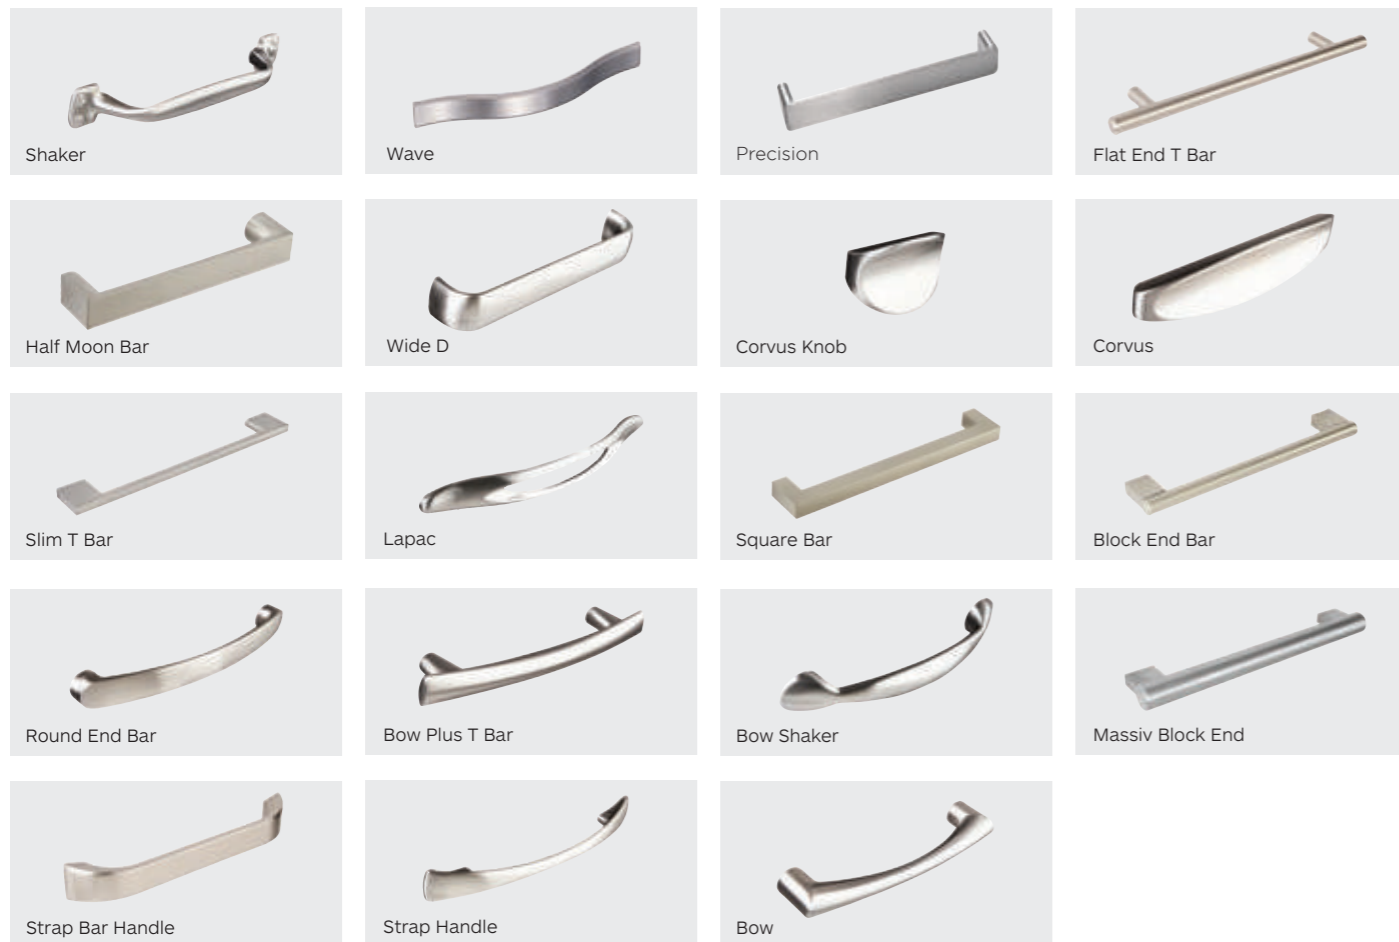

CHOOSE YOUR HANDLES

THESE HANDLES HAVE BEEN CAREFULLY SELECTED FROM OUR EXTENSIVE HANDLE RANGE TO BEST COMPLEMENT **LIVENZA**

LIP HANDLE COLLECTION:
HANDLE SHOWN:
MATT BLACK

D-LITE COLLECTION:
HANDLE SHOWN:
CHROME

T-BAR COLLECTION:
HANDLE SHOWN:
BRUSHED STEEL

Shown in Porcelain and Fjord

Shown in Light Grey and Dust Grey

Shown in Fir Green and White

HANDLE COLLECTION

From simple chrome bar handles to ornate traditional designs in brushed brass, our handle collection offers design, colour and multiple price points. Use them to complement or contrast with your door colour choice to add those finishing touches.

BRUSHED STEEL HANDLES

NICKEL FINISH HANDLES

CHROME HANDLES

MATT BLACK HANDLES

BRUSHED SATIN BRASS HANDLES (LEFT TO RIGHT) SEN, PURE, KNURLED HANDLE

GOLD FINISH HANDLES

ANTIQUE COPPER HANDLES

Elipse