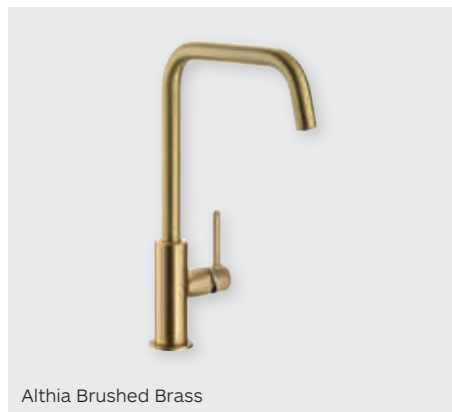

D-Lite

CALDARO PTO SUPER WHITE & IMPERIAL GRAPHITE

ANTIQUE BRONZE HANDLES

Elipse

Cup

Cup Plus

Orbit

Disc

Kurva

PEWTER FINISH HANDLES

Disc Pewter

Cup Pewter

Imperial Distressed Pewter

TAPS

Our taps are available in both single and twin lever designs for minimalist lines and practical use. Ask us about the latest on-trend colour options.

SINGLE LEVER TAPS

Enhance your contemporary design with a single lever tap and multiple colour options.

Althia Brushed Brass

Althia Matt Black

Althia Chrome

Fraction Brushed Brass

Fraction Matt Black

Fraction Chrome

SPEY CHROME/BLACK

Spey Chrome/Black

Severn Chrome

Brock Chrome

Althia Chrome

DUAL LEVER TAPS

Dual lever taps are easy to control and use but don't compromise on design.

TYNE