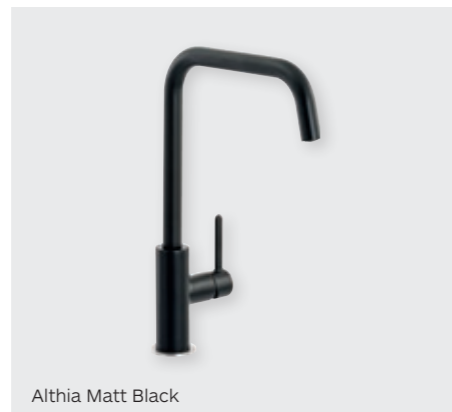

Kurva

PEWTER FINISH HANDLES

Disc Pewter

Cup Pewter

Imperial Distressed Pewter

TAPS

Our taps are available in both single and twin lever designs for minimalist lines and practical use. Ask us about the latest on-trend colour options.

SINGLE LEVER TAPS

Enhance your contemporary design with a single lever tap and multiple colour options.

Althia Brushed Brass

Althia Matt Black

Althia Chrome

Fraction Brushed Brass

Fraction Matt Black

Fraction Chrome

SPEY CHROME/BLACK

Spey Chrome/Black

Severn Chrome

Brock Chrome

Althia Chrome

DUAL LEVER TAPS

Dual lever taps are easy to control and use but don't compromise on design.

TYNE