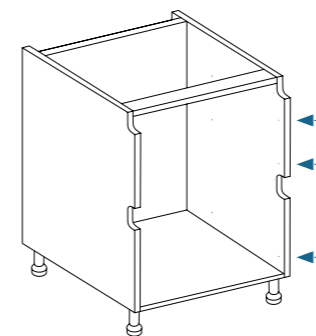

Pre-drilled drawer holes

for drawerline, 2 drawer pack & 3 drawer pack