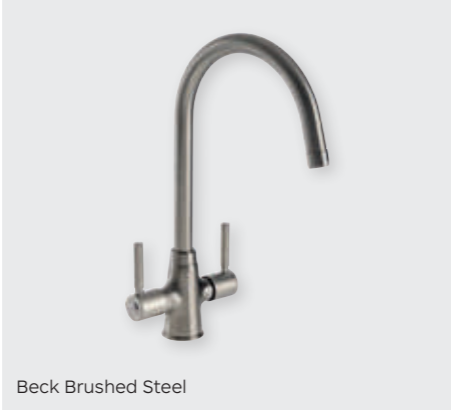

Globe Brushed Brass

Globe Matt Black

Globe Chrome

Tyne Chrome

Beck Brushed Steel

Beck Chrome

Pico Chrome

Pico Brushed Steel

Rissle Chrome

SINKS

Our sinks offer a choice of finish, colour and design depending on your worktop choice. Single bowls offer more washing space and simple lines while one and a half bowl designs have added practicality.