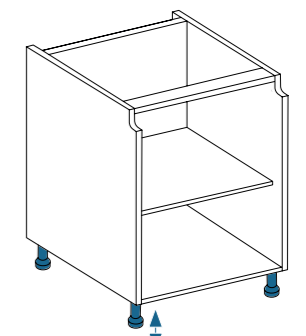

for drawerline, 2 drawer pack & 3 drawer pack

Variable shelf position

with metal studs for easy repositioning

150mm adjustable legs

to compensate for uneven floors

* All Quickcab units have a 2mm leading edge on shelves. All other exposed leading edges will be a 0.4mm melamine edge.