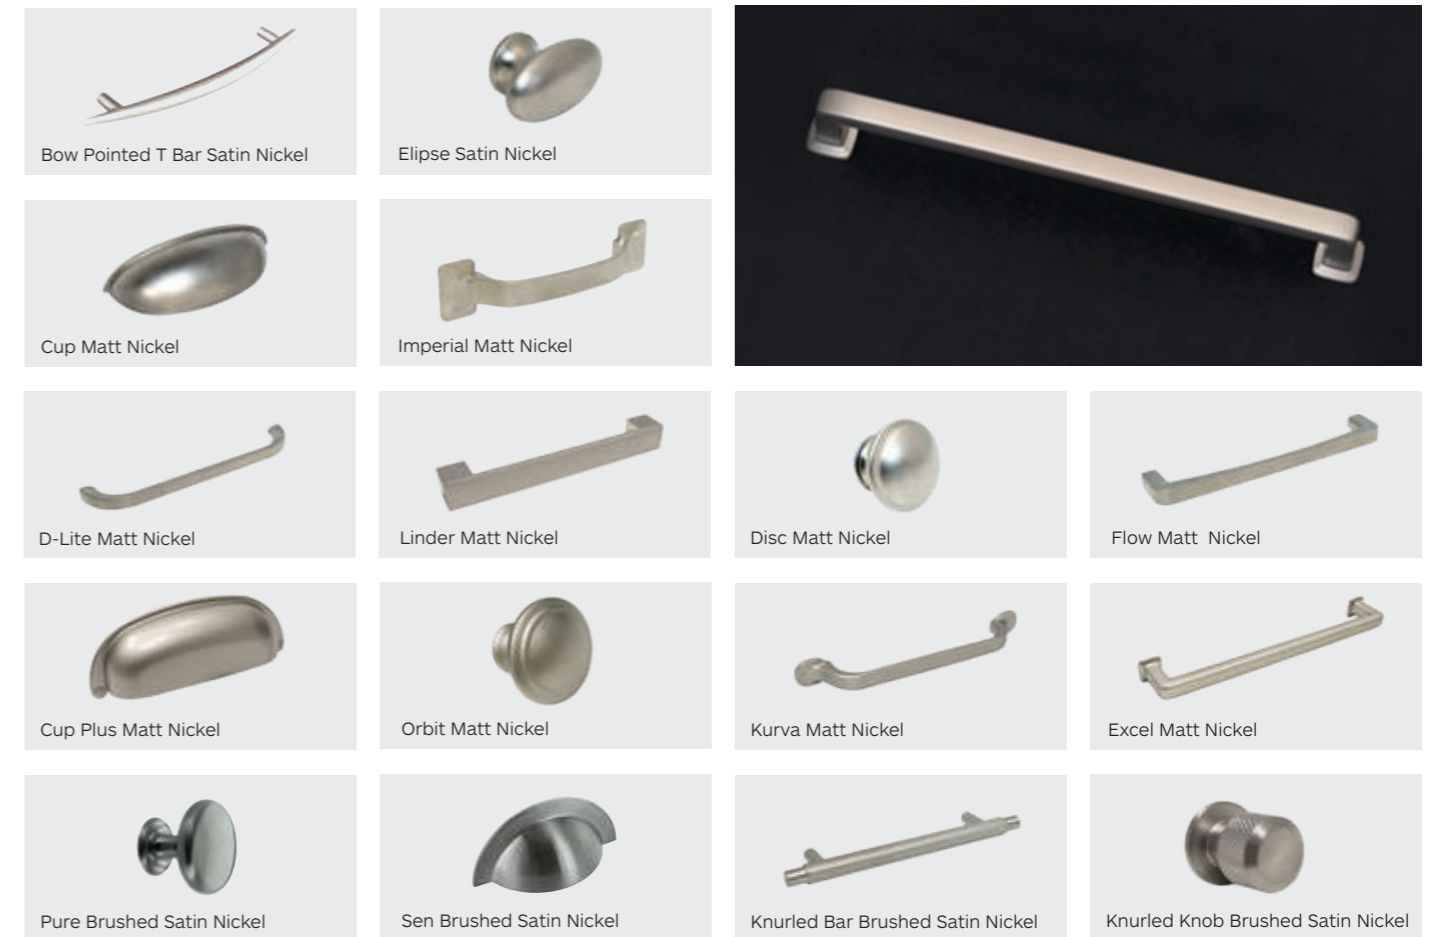

CHOOSE YOUR HANDLES

THESE HANDLES HAVE BEEN CAREFULLY SELECTED FROM OUR EXTENSIVE HANDLE RANGE TO BEST COMPLEMENT **LIVENZA**

LIP HANDLE COLLECTION:
HANDLE SHOWN:
MATT BLACK

D-LITE COLLECTION:
HANDLE SHOWN:
CHROME

T-BAR COLLECTION:
HANDLE SHOWN:
BRUSHED STEEL

Shown in Porcelain and Fjord

Shown in Light Grey and Dust Grey

Shown in Fir Green and White

HANDLE COLLECTION

From simple chrome bar handles to ornate traditional designs in brushed brass, our handle collection offers design, colour and multiple price points. Use them to complement or contrast with your door colour choice to add those finishing touches.

BRUSHED STEEL HANDLES

NICKEL FINISH HANDLES

CHROME HANDLES

MATT BLACK HANDLES

BRUSHED SATIN BRASS HANDLES (LEFT TO RIGHT) SEN, PURE, KNURLED HANDLE

GOLD FINISH HANDLES

ANTIQUE COPPER HANDLES

Elipse