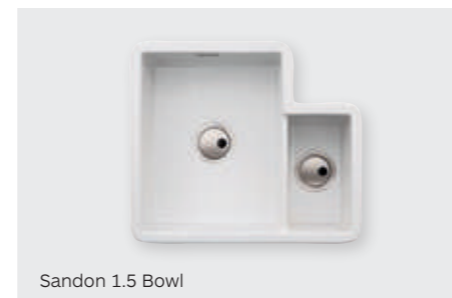

Rissle Chrome

SINKS

Our sinks offer a choice of finish, colour and design depending on your worktop choice. Single bowls offer more washing space and simple lines while one and a half bowl designs have added practicality.

MILFORD 1.5 BOWL

Matrix 1.0 Bowl

Trydent 1.0 Bowl

Trydent 1.5 Bowl

Ixis 1.0 Bowl

Ixis 1.5 Bowl

TRYDENT 1.5 BOWL

CERAMIC SINKS

Hygienic with crisp lines, ceramic sinks are particularly popular in traditional kitchens.

Belfast

Sandon 1.0 Bowl

Sandon 1.5 Bowl

Milford 1.0 Bowl

Milford 1.5 Bowl

Double Belfast Sink

STAINLESS STEEL SINKS