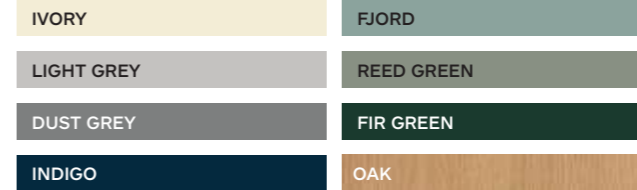

SHAKER

CALDARO

Page 20

Colours Available:

PAINT TO ORDER AVAILABLE

Specification:

Door Thickness: 20mm
Material: Timber
Finish: Painted
Construction: 5 Piece