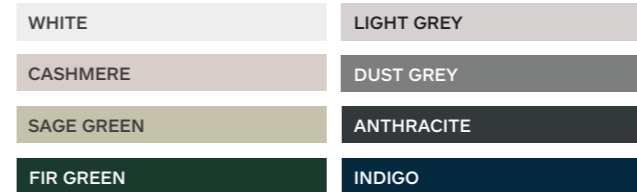

COMO

Page 24

Colours Available:

PAINT TO ORDER AVAILABLE

Specification:

Door Thickness: 22mm
Material: MDF
Finish: Foil Wrapped
Construction: 5 Piece