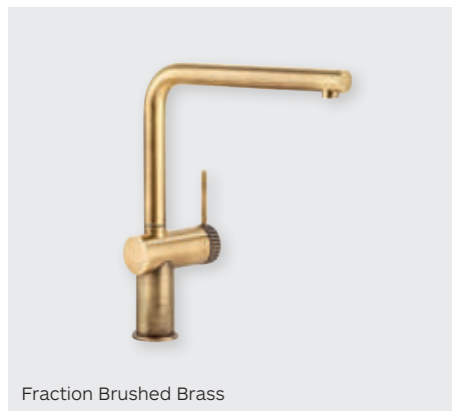

Kurva

PEWTER FINISH HANDLES

Disc Pewter

Cup Pewter

Imperial Distressed Pewter

TAPS

Our taps are available in both single and twin lever designs for minimalist lines and practical use. Ask us about the latest on-trend colour options.

SINGLE LEVER TAPS

Enhance your contemporary design with a single lever tap and multiple colour options.

Althia Brushed Brass

Althia Matt Black

Althia Chrome

Fraction Brushed Brass

Fraction Matt Black

Fraction Chrome

SPEY CHROME/BLACK

Spey Chrome/Black

Severn Chrome

Brock Chrome

Althia Chrome

DUAL LEVER TAPS

Dual lever taps are easy to control and use but don't compromise on design.

TYNE