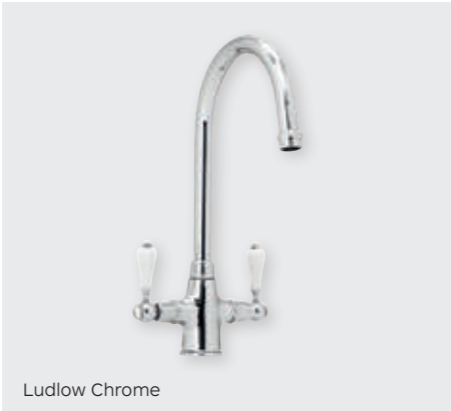

DUAL LEVER TAPS

Dual lever taps are easy to control and use but don't compromise on design.