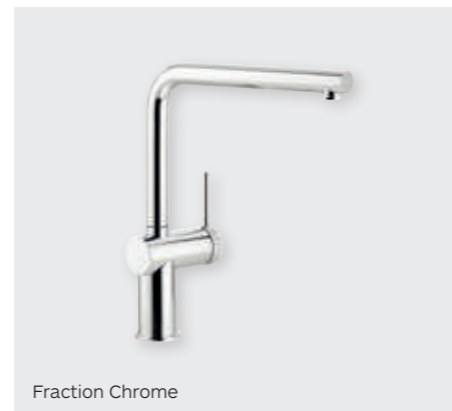

Kurva

PEWTER FINISH HANDLES

Disc Pewter

Cup Pewter

Imperial Distressed Pewter

TAPS

Our taps are available in both single and twin lever designs for minimalist lines and practical use. Ask us about the latest on-trend colour options.

SINGLE LEVER TAPS

Enhance your contemporary design with a single lever tap and multiple colour options.

Althia Brushed Brass

Althia Matt Black

Althia Chrome

Fraction Brushed Brass

Fraction Matt Black

Fraction Chrome

SPEY CHROME/BLACK

Spey Chrome/Black

Severn Chrome

Brock Chrome

Althia Chrome

DUAL LEVER TAPS

Dual lever taps are easy to control and use but don't compromise on design.

TYNE