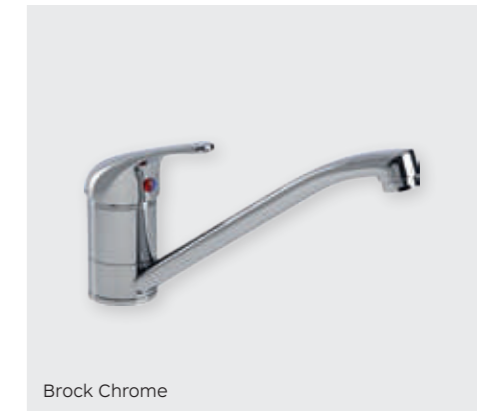

Kurva

PEWTER FINISH HANDLES

Disc Pewter

Cup Pewter

Imperial Distressed Pewter

TAPS

Our taps are available in both single and twin lever designs for minimalist lines and practical use. Ask us about the latest on-trend colour options.

SINGLE LEVER TAPS

Enhance your contemporary design with a single lever tap and multiple colour options.

Althia Brushed Brass

Althia Matt Black

Althia Chrome

Fraction Brushed Brass

Fraction Matt Black

Fraction Chrome

SPEY CHROME/BLACK

Spey Chrome/Black

Severn Chrome

Brock Chrome

Althia Chrome

DUAL LEVER TAPS

Dual lever taps are easy to control and use but don't compromise on design.

TYNE