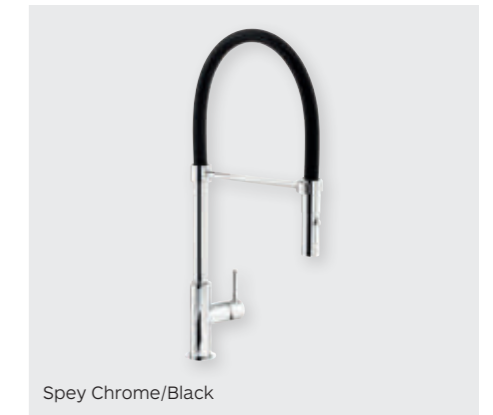

Kurva

PEWTER FINISH HANDLES

Disc Pewter

Cup Pewter

Imperial Distressed Pewter

TAPS

Our taps are available in both single and twin lever designs for minimalist lines and practical use. Ask us about the latest on-trend colour options.

SINGLE LEVER TAPS

Enhance your contemporary design with a single lever tap and multiple colour options.

Althia Brushed Brass

Althia Matt Black

Althia Chrome

Fraction Brushed Brass

Fraction Matt Black

Fraction Chrome

SPEY CHROME/BLACK

Spey Chrome/Black

Severn Chrome

Brock Chrome

Althia Chrome

DUAL LEVER TAPS

Dual lever taps are easy to control and use but don't compromise on design.

TYNE