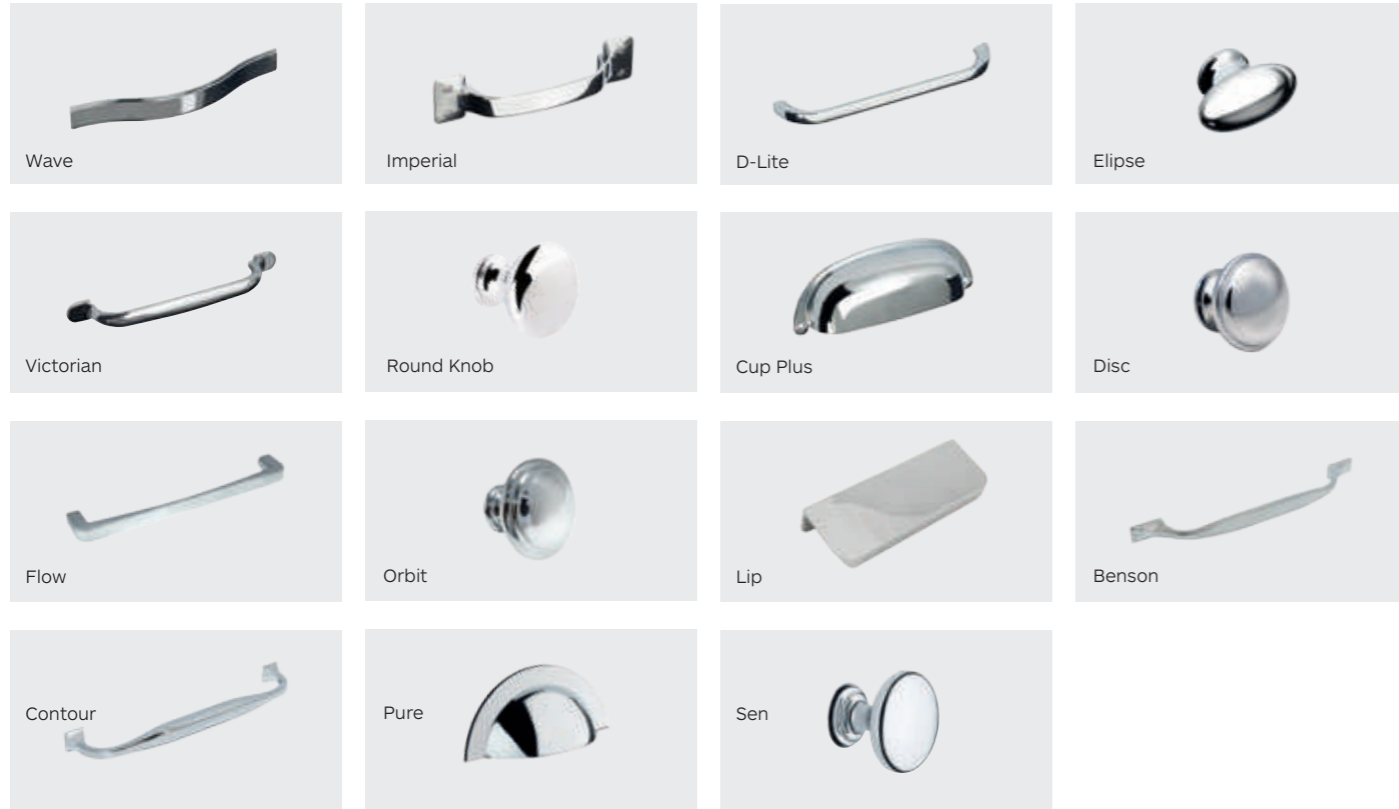

CHOOSE YOUR HANDLES

THESE HANDLES HAVE BEEN CAREFULLY SELECTED FROM OUR EXTENSIVE HANDLE RANGE TO BEST COMPLEMENT **LIVENZA**

LIP HANDLE COLLECTION:
HANDLE SHOWN:
MATT BLACK

D-LITE COLLECTION:
HANDLE SHOWN:
CHROME

T-BAR COLLECTION:
HANDLE SHOWN:
BRUSHED STEEL

Shown in Porcelain and Fjord

Shown in Light Grey and Dust Grey

Shown in Fir Green and White

HANDLE COLLECTION

From simple chrome bar handles to ornate traditional designs in brushed brass, our handle collection offers design, colour and multiple price points. Use them to complement or contrast with your door colour choice to add those finishing touches.

BRUSHED STEEL HANDLES

NICKEL FINISH HANDLES

CHROME HANDLES

MATT BLACK HANDLES

BRUSHED SATIN BRASS HANDLES (LEFT TO RIGHT) SEN, PURE, KNURLED HANDLE

GOLD FINISH HANDLES

ANTIQUE COPPER HANDLES

Elipse